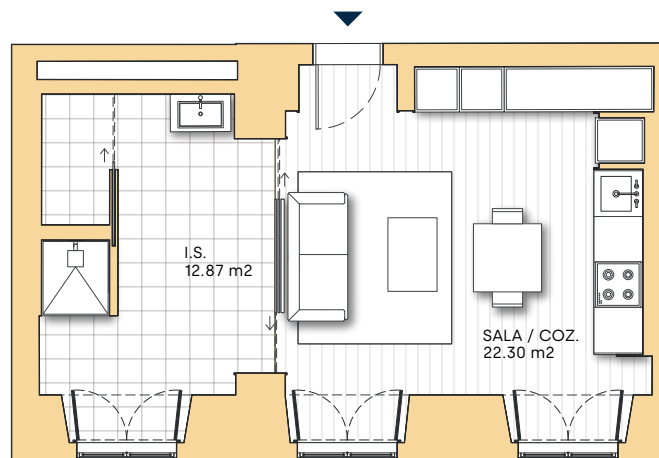

As informações presentes neste documento são meramente indicativas e, por razões técnicas, comerciais ou jurídicas, podem estar sujeitas a alterações ou variações. Não possuem obrigações contratuais.
The information hereby presented is merely indicative and for technical reasons, business or legal matters, may be subject to changes or variations. It has no contractual obligations.

0 1 2m