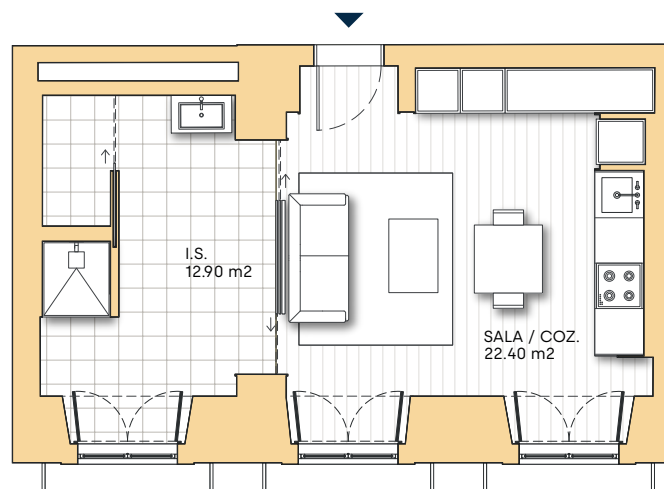

SOUTH CHIADO

APARTMENT

T0-1C

FLOOR

1

RUA DO ARSENAL

Type	T0 + 1
Floor	1
Gross Private Area	46 m ²
Exterior Area	0 m ²

info@mondegocp.com
www.SOUTHCHIADO.com